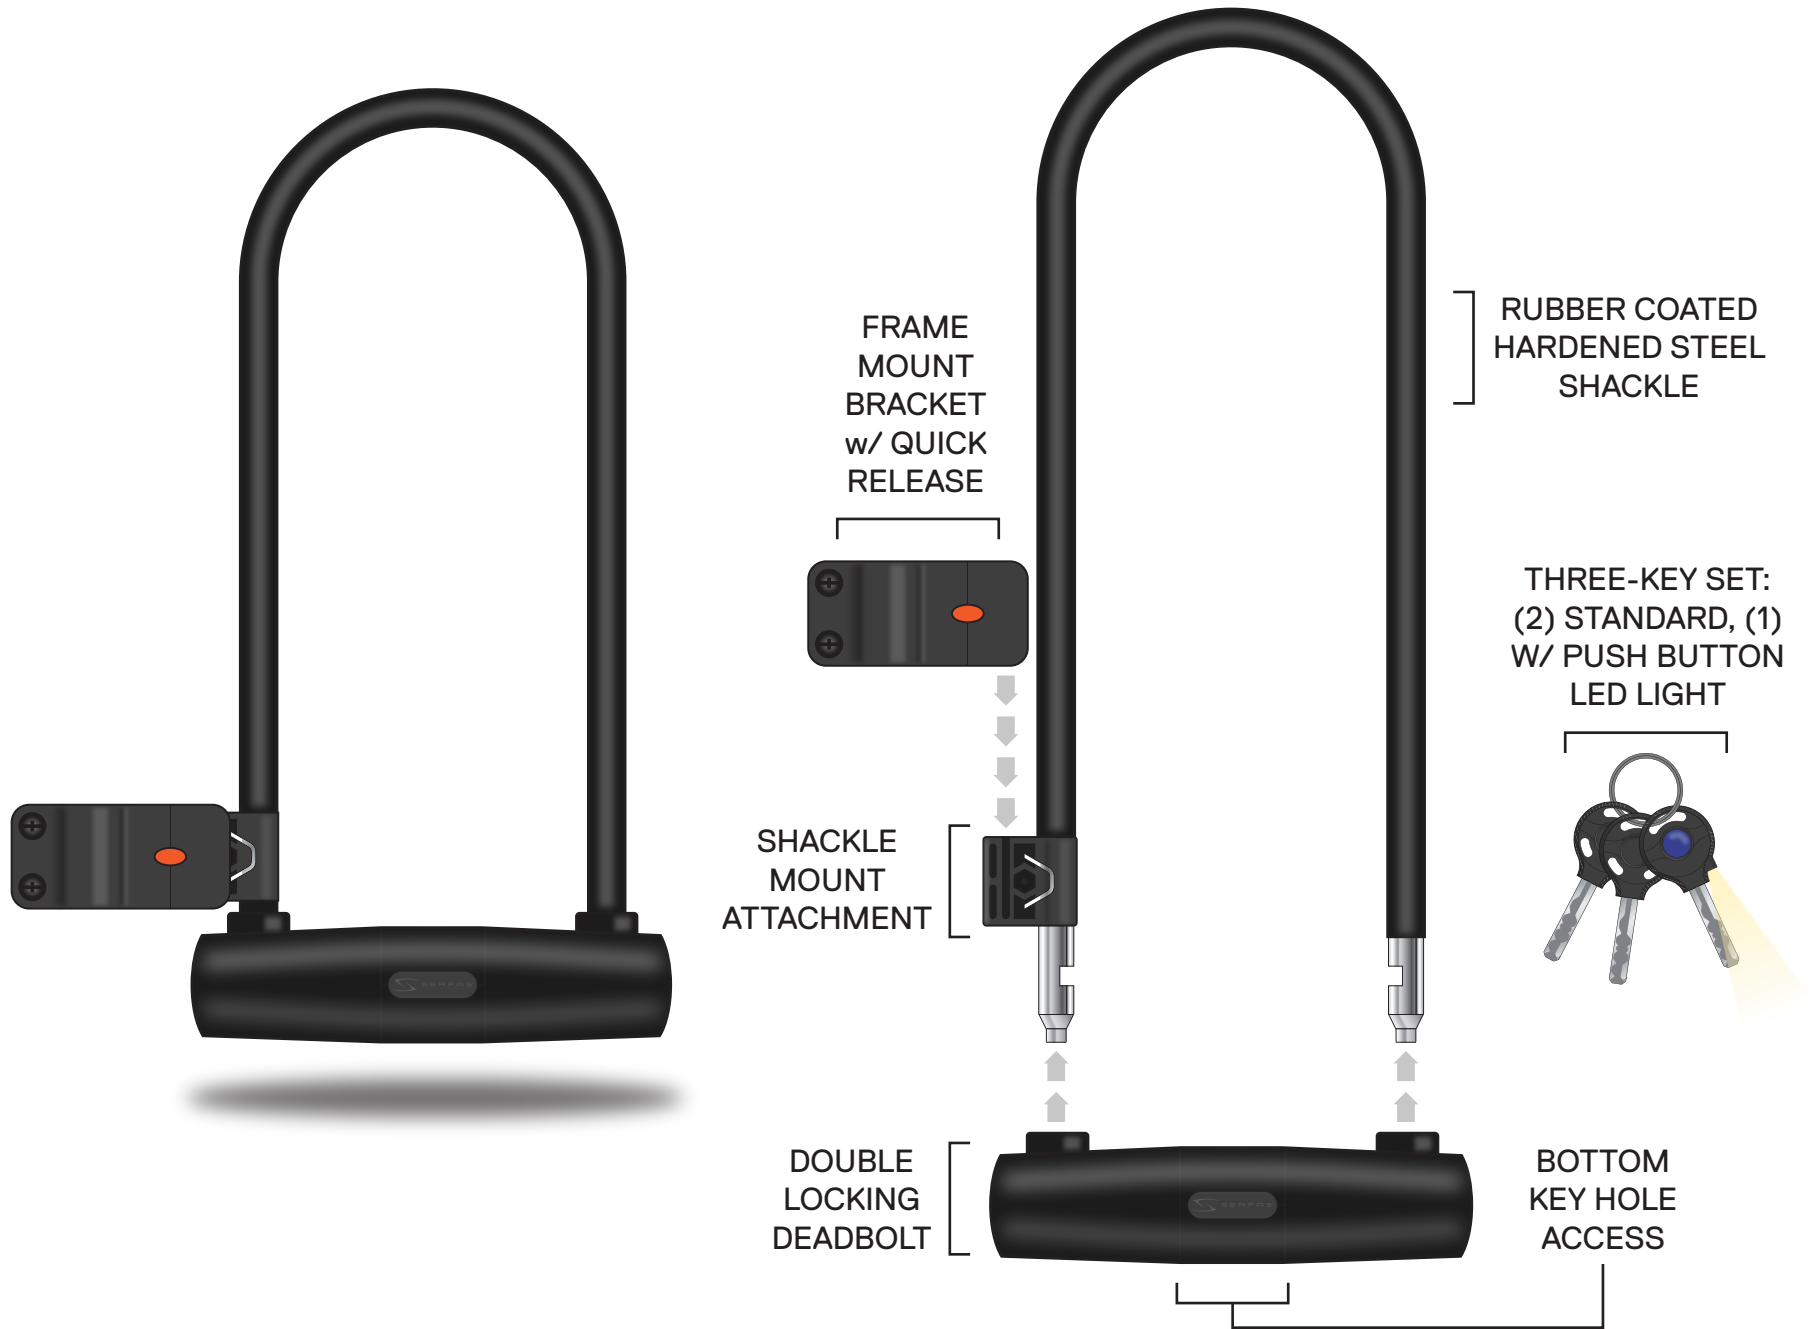

# SERFAS® U-LOCK w/ BRACKET

## UL-290 290mm SHACKLE U-LOCK