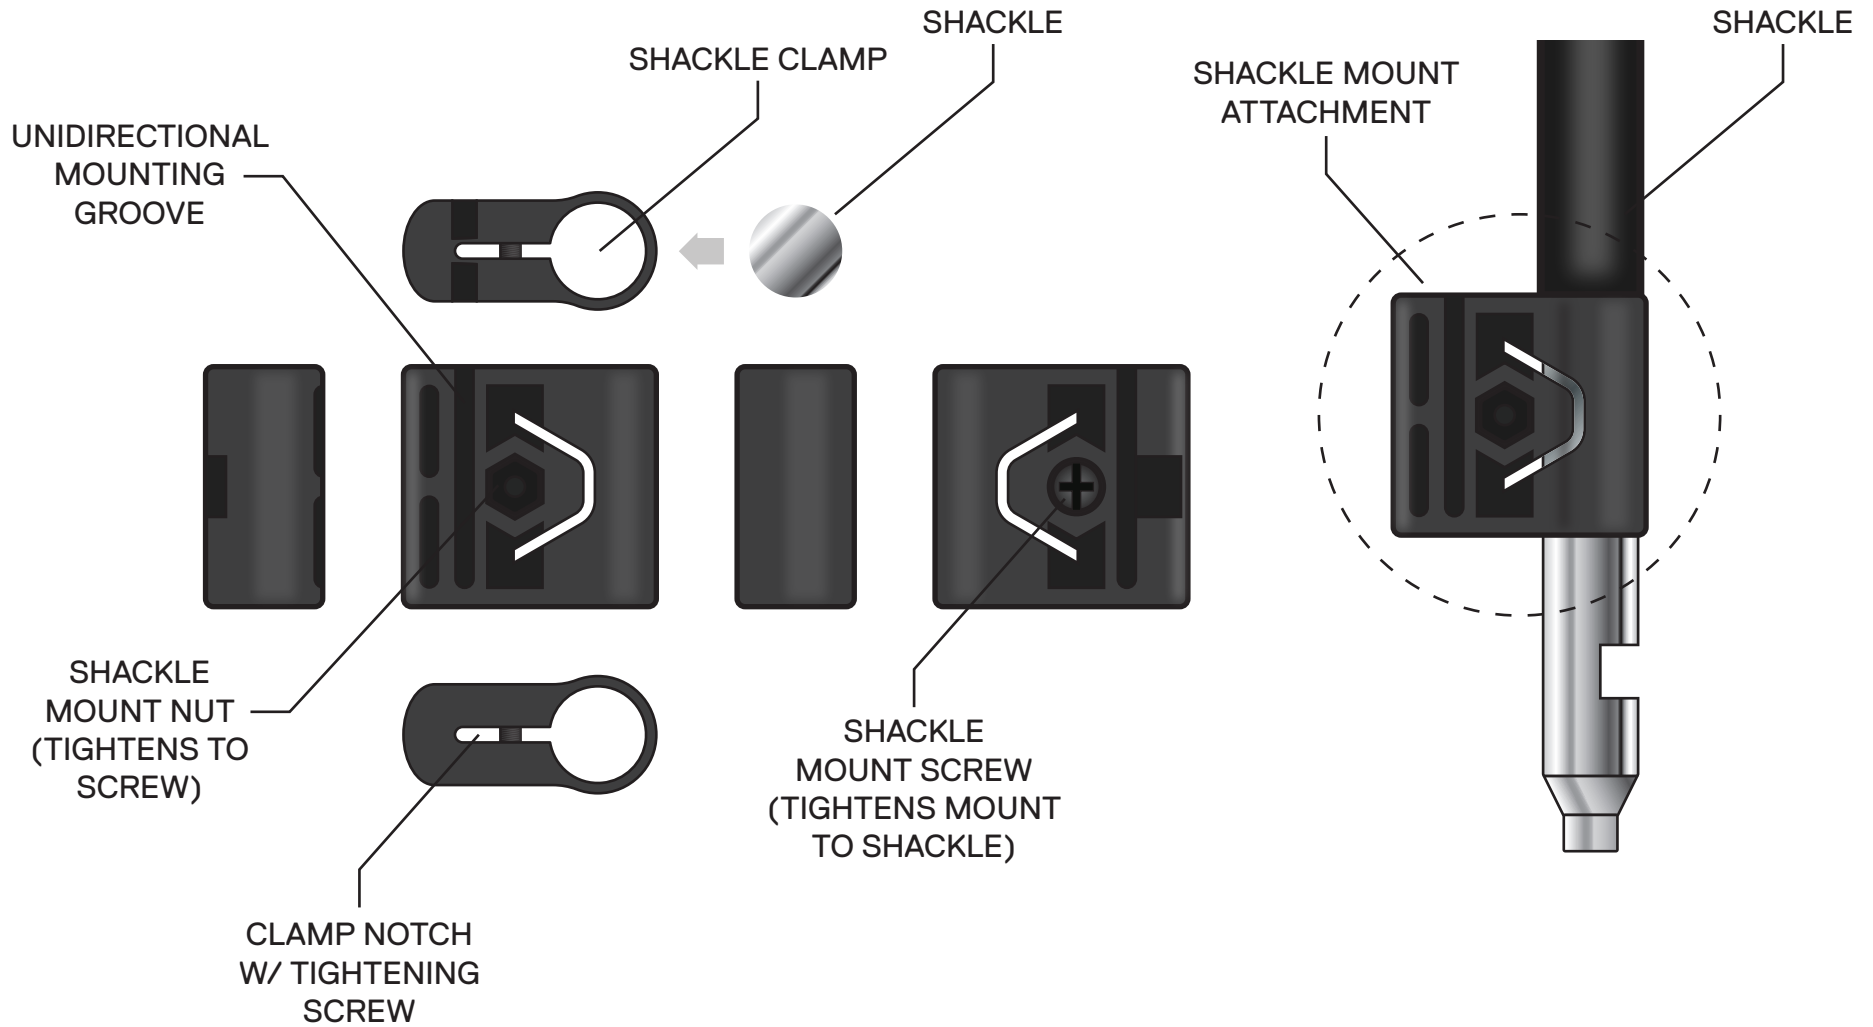

SERFAS® U-LOCK w/ BRACKET SHACKLE MOUNT ATTACHMENT