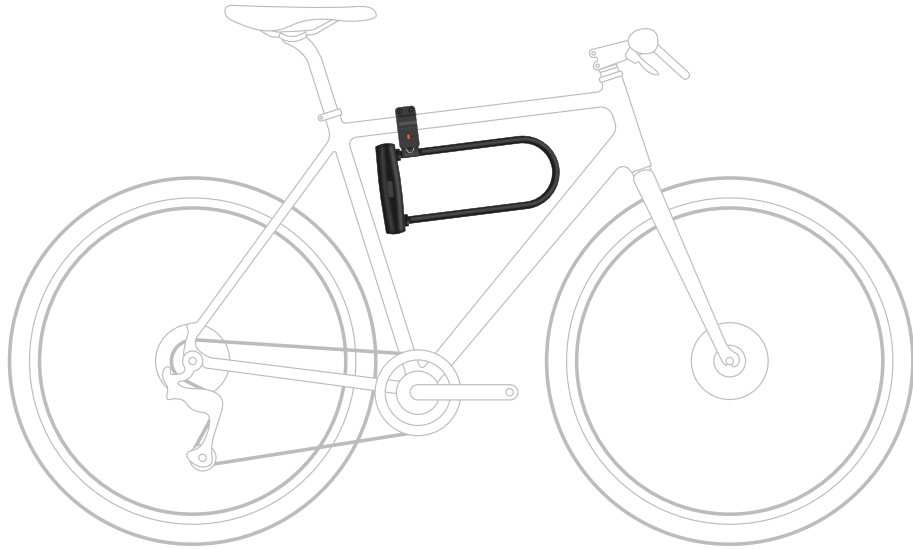

SERFAS® U-LOCK w/ BRACKET FRAME MOUNTING LOCATIONS