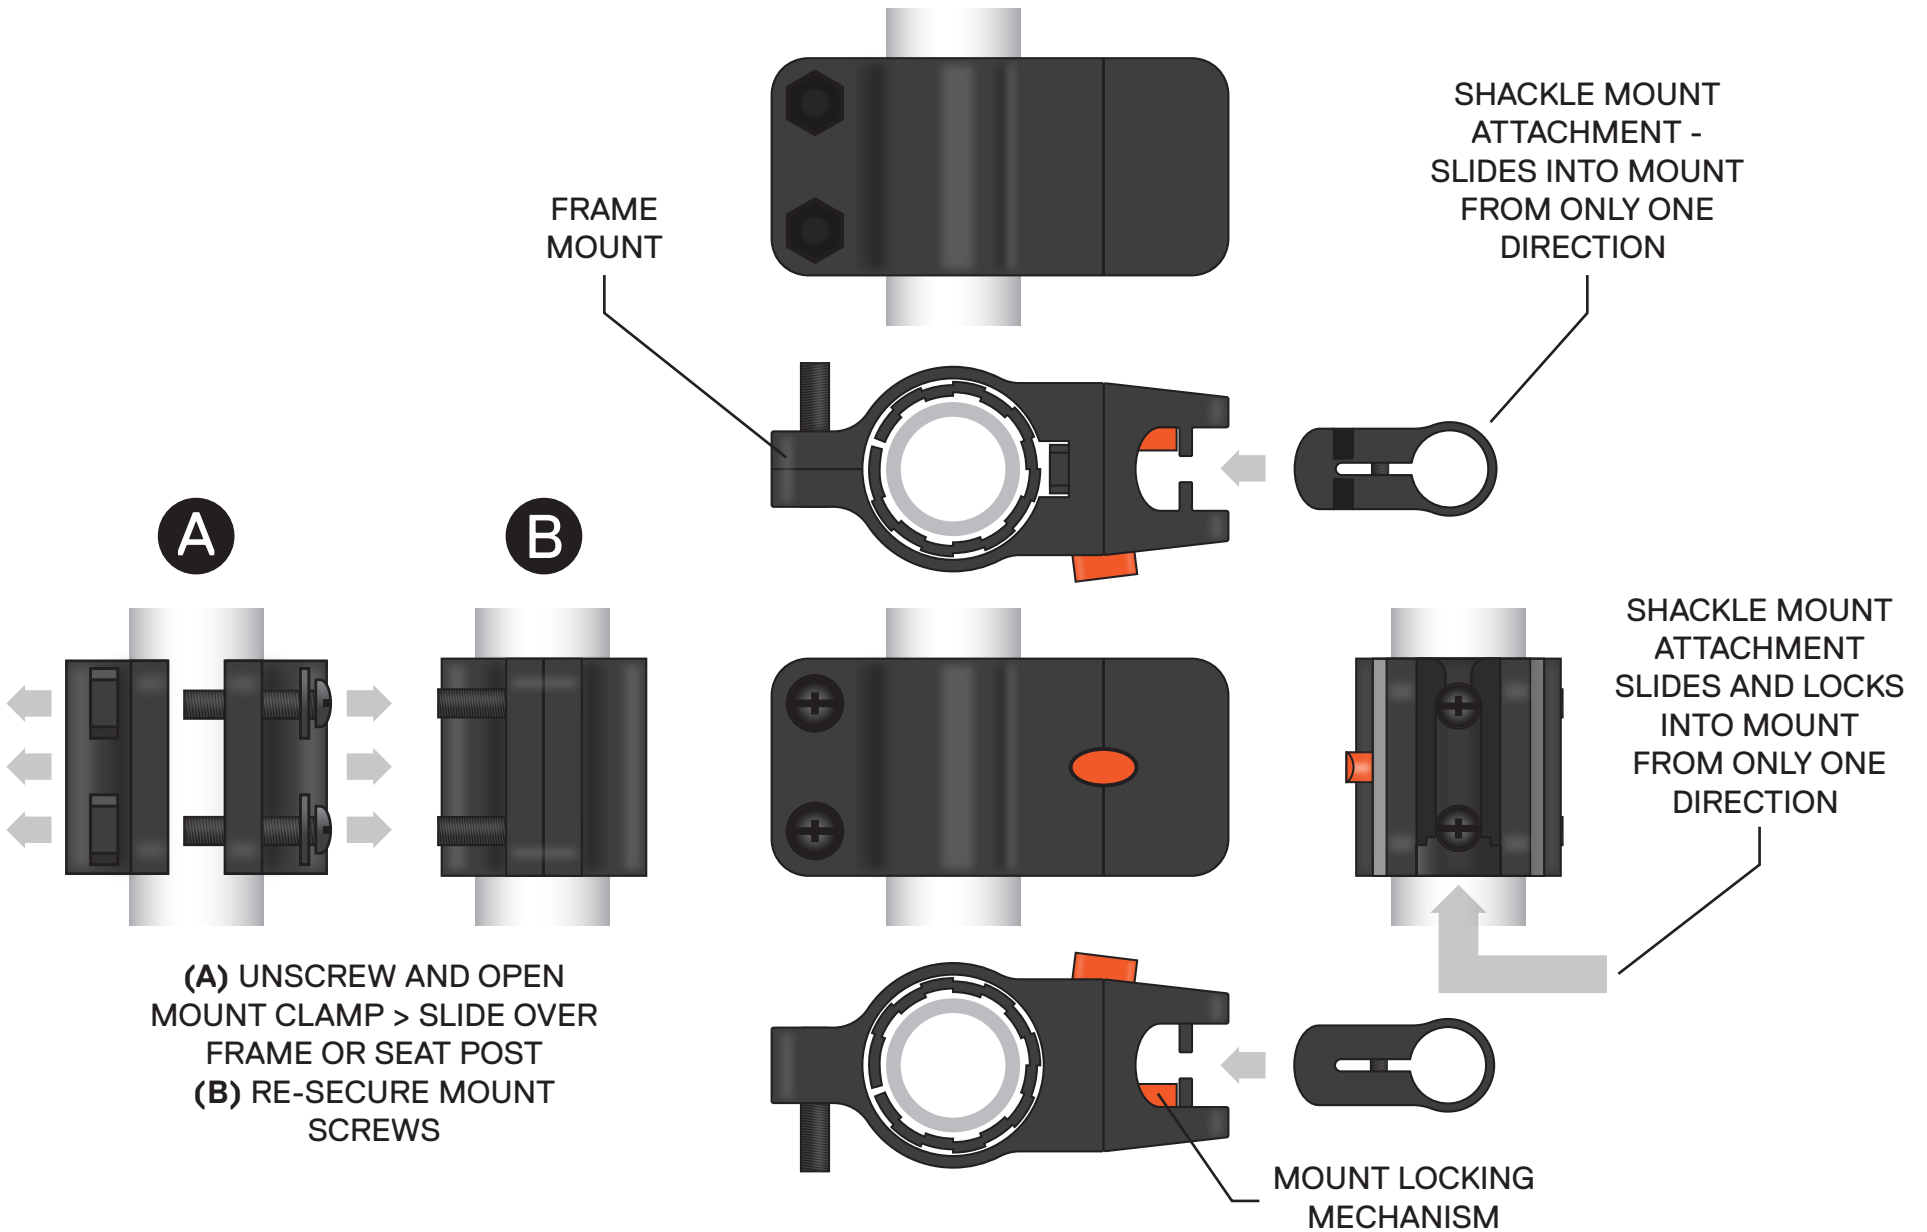

SERFAS® U-LOCK w/ BRACKET

FRAME MOUNT