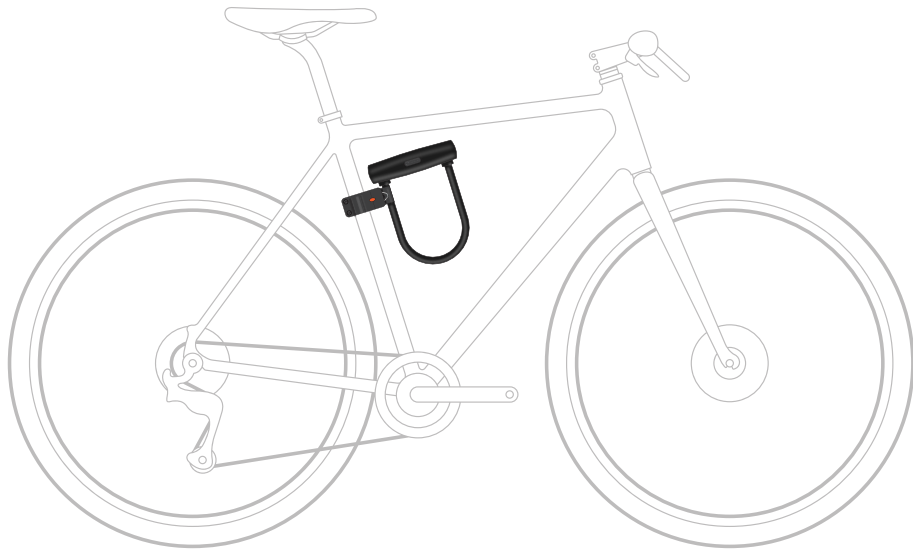

SERFAS® U-LOCK w/ BRACKET FRAME MOUNTING LOCATIONS