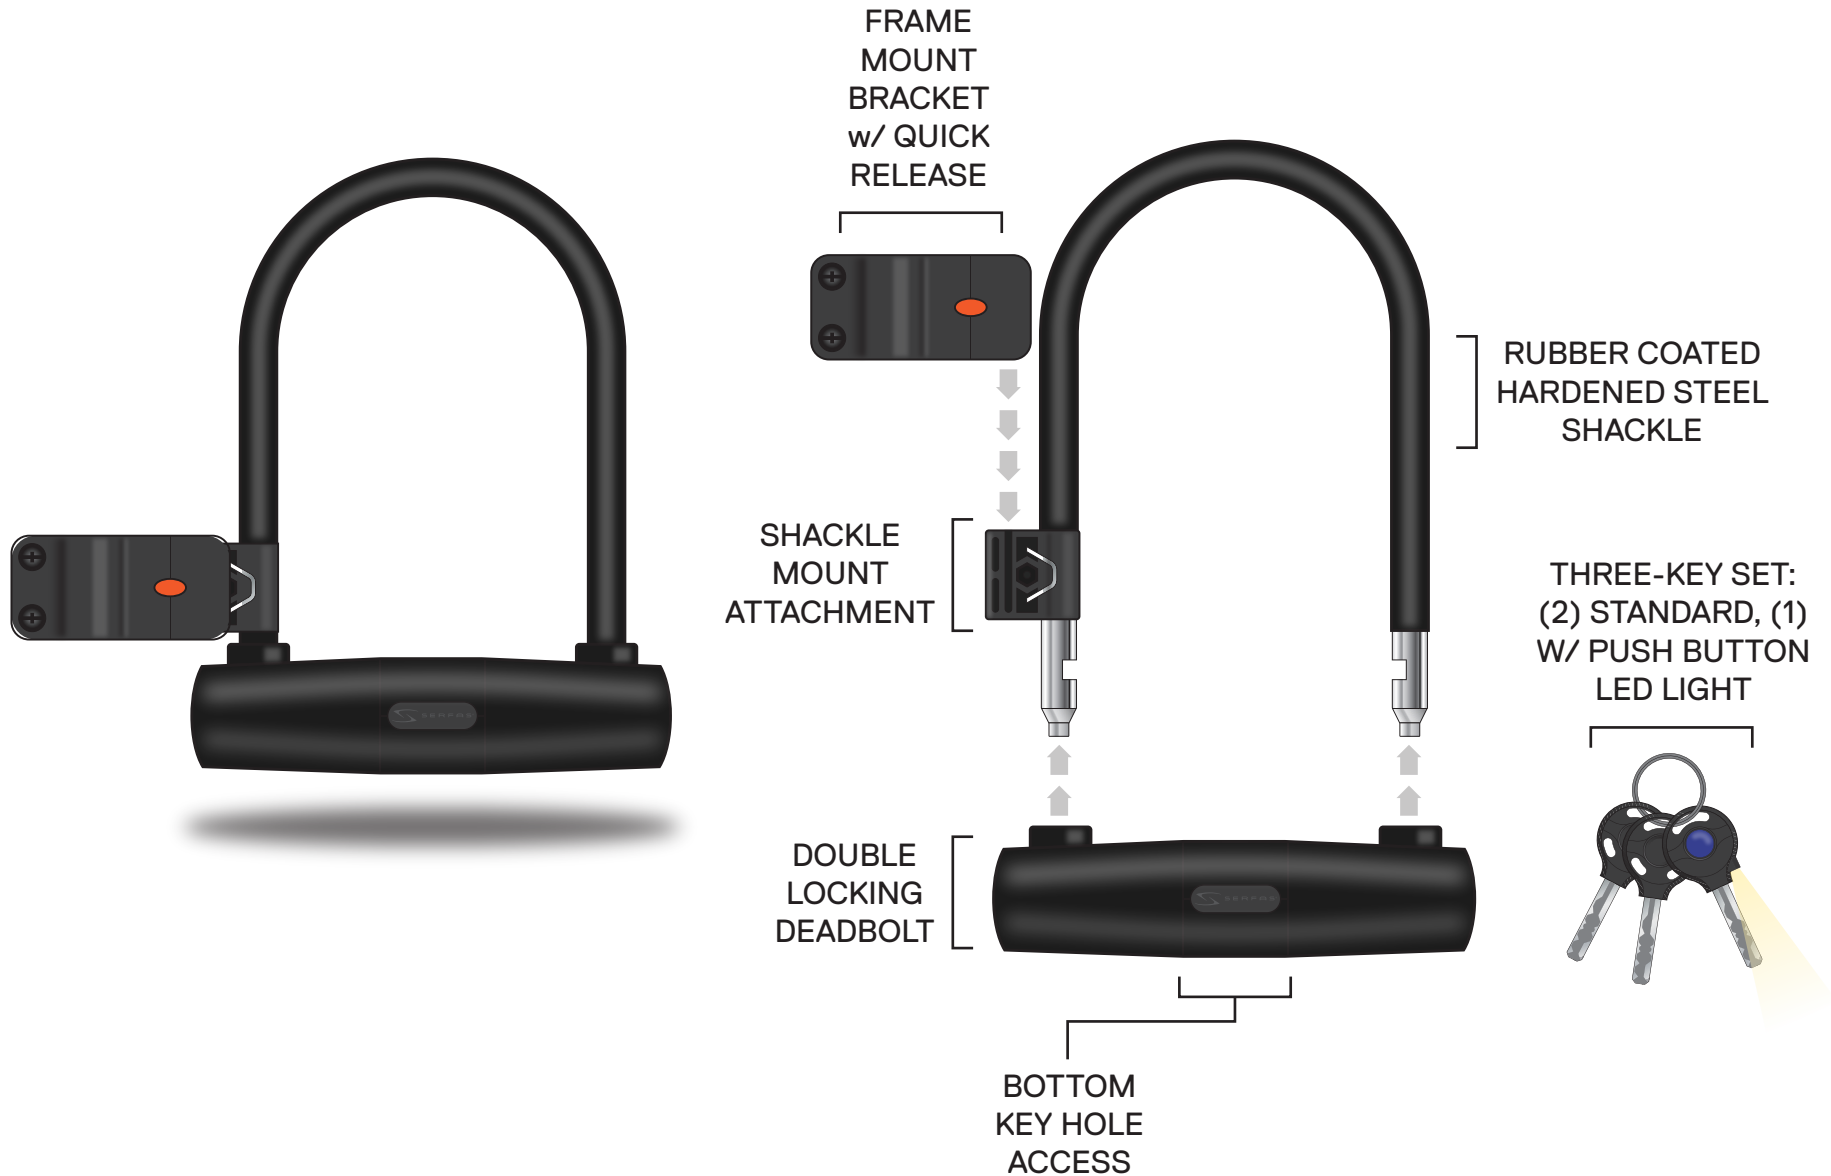

SERFAS® U-LOCK w/ BRACKET

UL-150 150mm SHACKLE U-LOCK