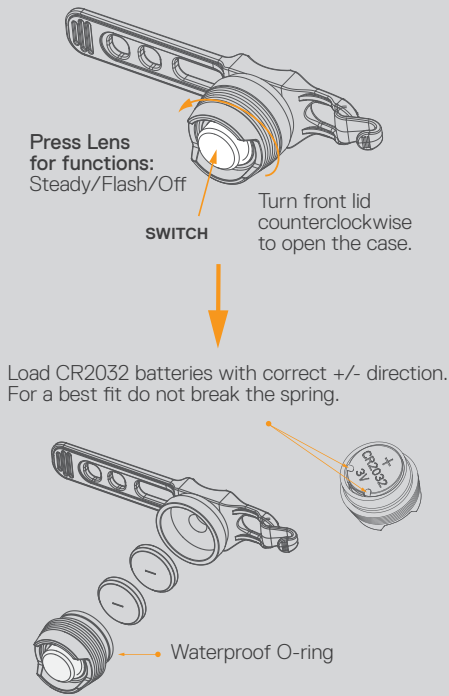

APOLLO INSTALLATION INSTRUCTIONS MANUAL

APOLLO HEADLIGHT

SL-10

MODE	RUNTIME
Steady	up to 50 hrs
Flash	up to 150 hrs
WEIGHT	29g with bracket
POWER SOURCE	CR2032 Battery
PRODUCT MATERIAL	Aluminum Alloy

INSTALLATION

MANUAL & CAUTION

FRONT LIGHT INSTALLATION

Housing gap was designed for side light. For a 240° visible angle keep in the horizontal position.

APOLLO TAIL LIGHT

TL-10

MODE	RUNTIME
Steady	up to 50 hrs
Flash	up to 150 hrs
WEIGHT	29g with bracket
POWER SOURCE	CR2032 Battery
PRODUCT MATERIAL	Aluminum Alloy

INSTALLATION

MANUAL & CAUTION

UPWARD ANGLE DESIGN

REAR LIGHT INSTALLATION

Housing gap was designed for side light. For a 240° visible angle keep in the horizontal position.

- 240° Visibility
- Super Bright LED
- Extremely Adjustable Release Straps
- CR2032 Batteries
- Waterproof
- Strap Fits 20-40mm Bars
- Aluminum Body