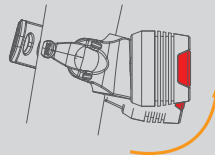

MANUAL & CAUTION

FRONT LIGHT INSTALLATION

Housing gap was designed for side light. For a 240° visible angle keep in the horizontal position.

APOLLO TAIL LIGHT

TL-10

MODE	RUNTIME
Steady	up to 50 hrs
Flash	up to 150 hrs
WEIGHT	29g with bracket
POWER SOURCE	CR2032 Battery
PRODUCT MATERIAL	Aluminum Alloy

INSTALLATION

MANUAL & CAUTION

UPWARD ANGLE DESIGN

REAR LIGHT INSTALLATION

Housing gap was designed for side light. For a 240° visible angle keep in the horizontal position.

- 240° Visibility
- Super Bright LED
- Extremely Adjustable Release Straps
- CR2032 Batteries
- Waterproof
- Strap Fits 20-40mm Bars
- Aluminum Body