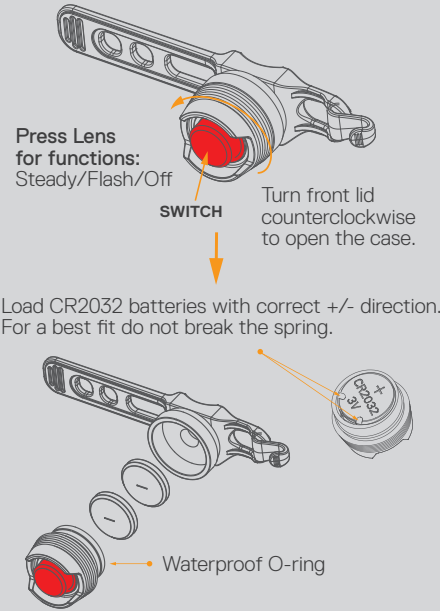

APOLLO INSTALLATION INSTRUCTIONS MANUAL

APOLLO HEADLIGHT

SL-10

MODE	RUNTIME
Steady	up to 50 hrs
Flash	up to 150 hrs
WEIGHT	29g with bracket
POWER SOURCE	CR2032 Battery
PRODUCT MATERIAL	Aluminum Alloy

INSTALLATION

MANUAL & CAUTION

FRONT LIGHT INSTALLATION

Housing gap was designed for side light. For a 240° visible angle keep in the horizontal position.

APOLLO TAIL LIGHT

TL-10

MODE	RUNTIME
Steady	up to 50 hrs
Flash	up to 150 hrs
WEIGHT	29g with bracket
POWER SOURCE	CR2032 Battery
PRODUCT MATERIAL	Aluminum Alloy

INSTALLATION

MANUAL & CAUTION

UPWARD ANGLE DESIGN

REAR LIGHT INSTALLATION

Housing gap was designed for side light. For a 240° visible angle keep in the horizontal position.

- 240° Visibility
- Super Bright LED
- Extremely Adjustable Release Straps
- CR2032 Batteries
- Waterproof
- Strap Fits 20-40mm Bars
- Aluminum Body